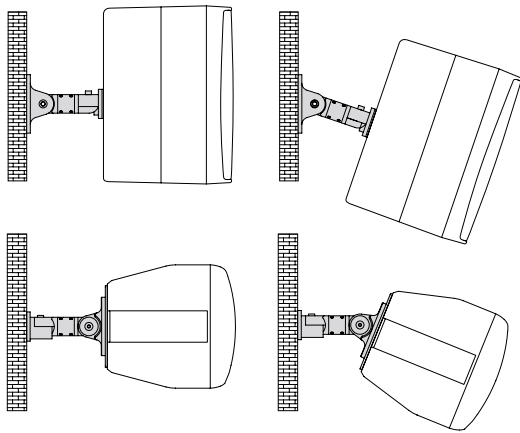

ACCESSORIES

SP-5A WALL MOUNT