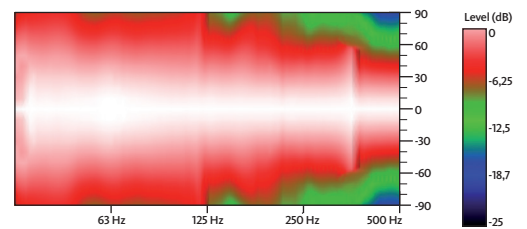

HORIZONTAL & VERTICAL COVERAGE

**With an external Amate Audio DSP