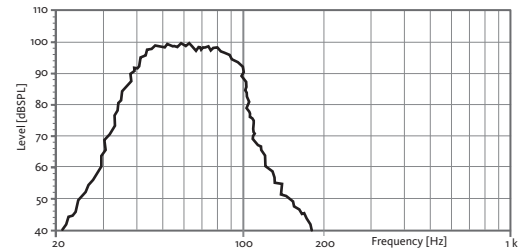

FREQUENCY RESPONSE 1W/1m (LPF100+3 PRESET)**