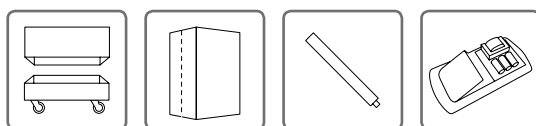

ACCESSORIES

FC-JK15W NC-JK15W SP/CRTL LPF-12