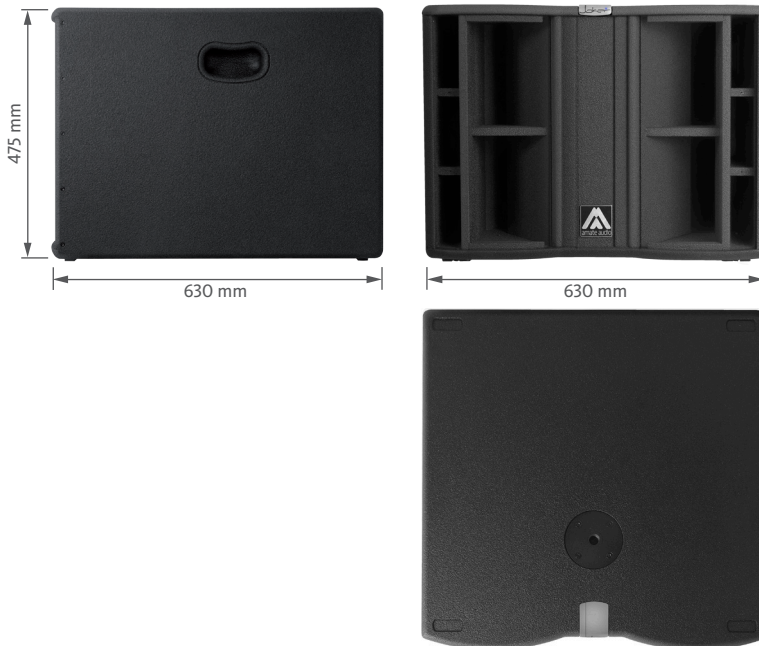

JK15W 1000 W 15" COMPACT SUBWOOFER

TECHNICAL FEATURES JK15W PASSIVE

Power (musical program)	1000 W
Nominal Impedance	8 Ω
SPL (1 m)	98 dB (1 W), 127 dB continuous 130 dB peak
Frequency response (-10 dB)	38 Hz – 200 Hz*
Components LF	15" woofer (4" voice coil)
Directivity (HxV)	omnidirectional
Dimensions (HxWxD)	475 x 630 x 630 mm
Weight	39.5 kg
Finish	Multilayer plywood 1.5 mm optimized steel grille with foam High resistant bi-component black Polyurea® coating

*LPF-12: LPF Xover 12 dB/oct available for passive-parallel use.

FREQUENCY RESPONSE 1W/1m (LPF100+3 PRESET)**

HORIZONTAL & VERTICAL COVERAGE

**With an external Amate Audio DSP

JK15W

ACCESSORIES

FC-JK15W NC-JK15W SP/CRTL LPF-12