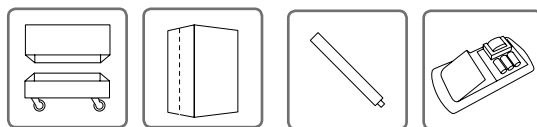

ACCESSORIES

FC-JK18W

NC-JK18W

SP/CRTL

LPF-12