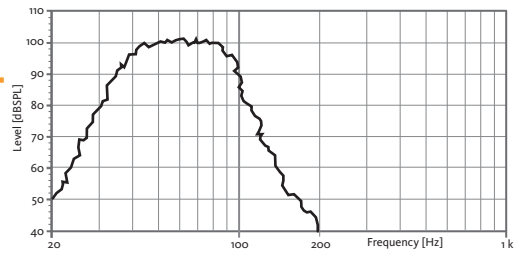

FREQUENCY RESPONSE 1W/1m (LPF100+3 PRESET)**