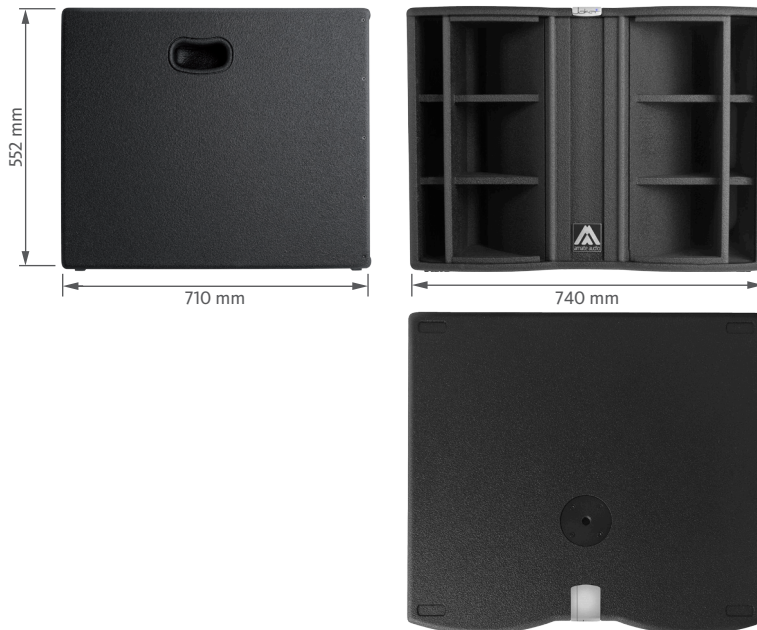

JOKER

JK18W1

18" 1000W
SUBWOOFER

JOKER

JK18W1

Get ready to be surprised!
A smart subwoofer design with 1000 W power handling
will tune you in with the music.

¡Quedarás sorprendido!
El refinado diseño del JK18W1 combinado con su potencia de 1000 W
es capaz de hacerte entrar en resonancia con la música.

JK18W1

18" 1000W
SUBWOOFER

TECHNICAL FEATURES

JK18W1 PASSIVE

Power (musical program)	1000 W
Nominal Impedance	8 Ω
SPL (1 m)	98 dB (1 W), 128 dB continuous 131 dB peak
Frequency response (-10 dB)	34 Hz – 190 Hz*
Components LF	18" woofer (4" voice coil)
Directivity (HxV)	omnidirectional
Dimensions (HxWxD)	552 x 740 x 710 mm
Weight	48.9 kg
Finish	Multilayer plywood 1.5 mm optimized steel grille with foam High resistant bi-component black Polyurea® coating

*LPF-12: LPF Xover 12 dB/oct available for passive-parallel use.

FREQUENCY RESPONSE 1W/1m (LPF100+3 PRESET)**

HORIZONTAL & VERTICAL COVERAGE

**With an external Amate Audio DSP

JK18W1

REAR VIEW

ACCESSORIES

FC-JK18W