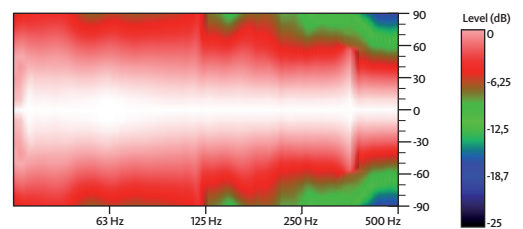

JOKER

JK18W1

18" 1000W
SUBWOOFER

JOKER

JK18W1

Get ready to be surprised!
A smart subwoofer design with 1000 W power handling
will tune you in with the music.

¡Quedarás sorprendido!
El refinado diseño del JK18W1 combinado con su potencia de 1000 W
es capaz de hacerte entrar en resonancia con la música.

JK18W1

18" 1000W
SUBWOOFER

TECHNICAL FEATURES

JK18W1 PASSIVE

Power (musical program)	1000 W
Nominal Impedance	8 Ω
SPL (1 m)	98 dB (1 W), 128 dB continuous 131 dB peak
Frequency response (-10 dB)	34 Hz – 190 Hz*
Components LF	18" woofer (4" voice coil)
Directivity (HxV)	omnidirectional
Dimensions (HxWxD)	552 x 740 x 710 mm
Weight	48.9 kg
Finish	Multilayer plywood 1.5 mm optimized steel grille with foam High resistant bi-component black Polyurea® coating

*LPF-12: LPF Xover 12 dB/oct available for passive-parallel use.

FREQUENCY RESPONSE 1W/1m (LPF100+3 PRESET)**

HORIZONTAL & VERTICAL COVERAGE

**With an external Amate Audio DSP

JK18W1

REAR VIEW

ACCESSORIES

FC-JK18W