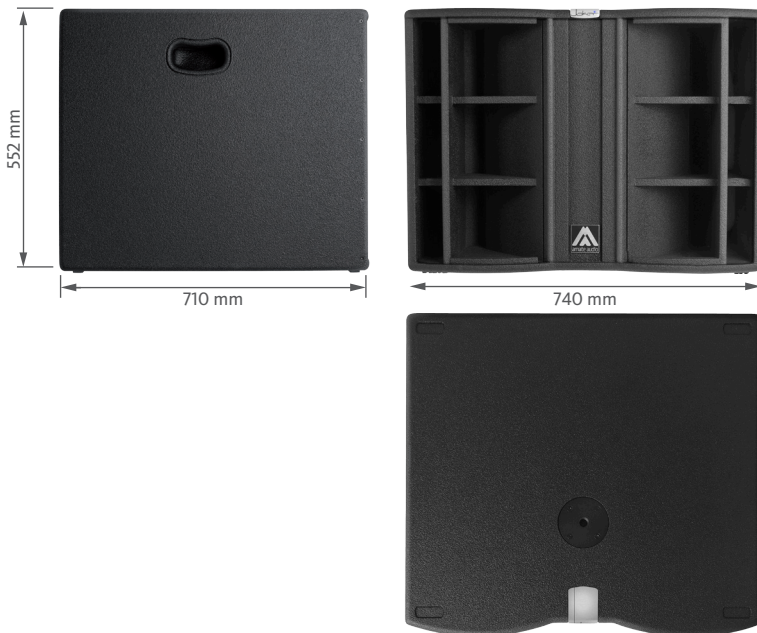

HORIZONTAL & VERTICAL COVERAGE

REAR VIEW

ACCESSORIES