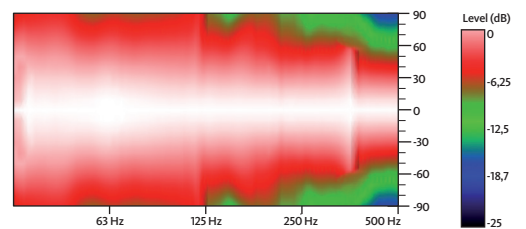

HORIZONTAL & VERTICAL COVERAGE

REAR VIEW

ACCESSORIES