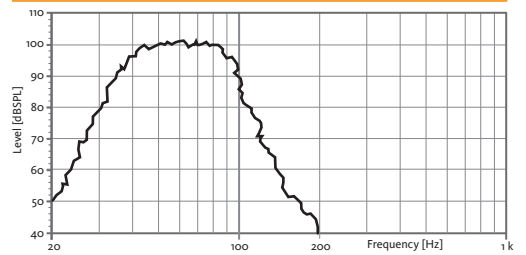

JK18WA2

18" 2000W ACTIVE SUBWOOFER

1000 or 2000 W version available

Horn loaded BAND PASS design

Multiple PRESETS available

TECHNICAL FEATURES

Amplifier (program power)	2000 W Class D
Input sensitivity	2 dBu – 1 V
Input Impedance	20 kΩ
Maximum input level	20 dBu
Mains	Universal Switching Power Supply 85-265V/45-65 Hz
Average current draw	2 A (Heavy duty musical program)
SPL (1 m)	132 dB continuous 135 dB peak
Built-in DSP	48 bit (including 7 factory presets)
Presets	XOPOLE / LPF90 / LPF90+3 / LPF100 / LPF100+3 / LPF110 / LPF110+3
AD/DA converters	24 bit-48 kHz
Standby mode consumption	< 5 W
Adjustable Delay line	118 ms / 40 m
Frequency response (-10 dB)	30 Hz – 90/100/110 Hz
Components LF	18" woofer (4" voice coil)
Directivity (HxV)	omnidirectional
Dimensions (HxWxD)	552 x 740 x 710 mm
Weight	51.9 kg
Finish	Multilayer plywood 1.5 mm optimized steel grille with foam High resistant bi-component black Polyurea® coating

FREQUENCY RESPONSE 1W/1m (LPF100+3 PRESET)