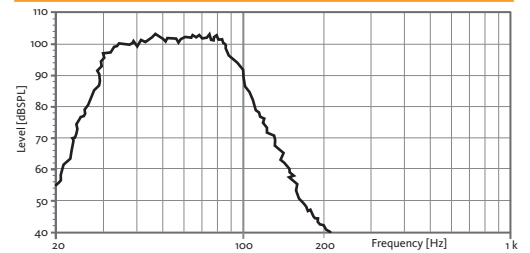

JK218W2

2x 18" 2000W
SUBWOOFER

JOKER

Ergonomic handles for easy transport

Wheels available for heavyweight transport

TECHNICAL FEATURES

Power (musical program)	2000 W
Nominal Impedance	4 Ω
SPL (1 m)	101 dB (1 W) 134 dB continuous 137 dB peak
Frequency response (-10 dB)	28 Hz - 110 Hz (with external DSP)
Components LF	2x 18" woofers (4" voice coil)
Directivity (HxV)	omnidirectional
Dimensions (HxWxD)	572 x 1070 x 805 mm
Weight	77.8 kg
Finish	Multilayer plywood 1.5 mm optimized steel grille with foam High resistant bi-component black Polyurea® coating

FREQUENCY RESPONSE 1W/1m (LPF100+3 PRESET) *