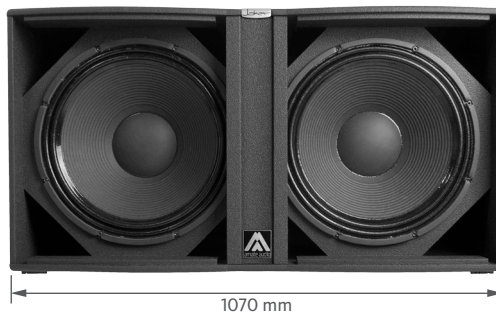

JOKER

JK218W2

2x 18" 2000W
SUBWOOFER

JOKER

JK218W2

Astonishing!
2 x 18" woofers delivering a powerful and convincing low-end
will leave you breathless.

JK218W2

2x 18" 2000W
SUBWOOFER

JOKER

Ergonomic handles for easy transport

Wheels available for heavyweight transport

TECHNICAL FEATURES

Power (musical program)	2000 W
Nominal Impedance	4 Ω
SPL (1 m)	101 dB (1 W) 134 dB continuous 137 dB peak
Frequency response (-10 dB)	28 Hz - 110 Hz (with external DSP)
Components LF	2x 18" woofers (4" voice coil)
Directivity (HxV)	omnidirectional
Dimensions (HxWxD)	572 x 1070 x 805 mm
Weight	77.8 kg
Finish	Multilayer plywood 1.5 mm optimized steel grille with foam High resistant bi-component black Polyurea® coating

FREQUENCY RESPONSE 1W/1m (LPF100+3 PRESET) *

HORIZONTAL & VERTICAL COVERAGE

*With an external Amate Audio DSP

REAR VIEW

ACCESSORIES

NC-JK218

KW-218