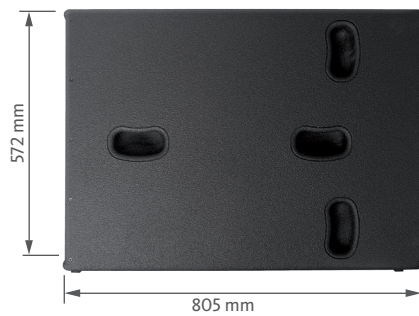

JOKER

JK218W2

2x 18" 2000W
SUBWOOFER

JOKER

JK218W2

Astonishing!
2 x 18" woofers delivering a powerful and convincing low-end
will leave you breathless.

JK218W2

2x 18" 2000W
SUBWOOFER

JOKER

Ergonomic handles for easy transport

Wheels available for heavyweight transport

TECHNICAL FEATURES

Power (musical program)	2000 W
Nominal Impedance	4 Ω
SPL (1 m)	101 dB (1 W) 134 dB continuous 137 dB peak
Frequency response (-10 dB)	28 Hz - 110 Hz (with external DSP)
Components LF	2x 18" woofers (4" voice coil)
Directivity (HxV)	omnidirectional
Dimensions (HxWxD)	572 x 1070 x 805 mm
Weight	77.8 kg
Finish	Multilayer plywood 1.5 mm optimized steel grille with foam High resistant bi-component black Polyurea® coating

FREQUENCY RESPONSE 1W/1m (LPF100+3 PRESET) *

HORIZONTAL & VERTICAL COVERAGE

*With an external Amate Audio DSP

REAR VIEW

ACCESSORIES

NC-JK218

KW-218