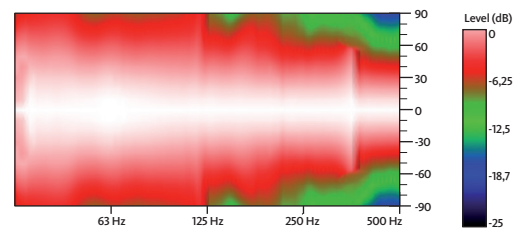

JOKER

JK218W2

2x 18" 2000W
SUBWOOFER

JOKER

JK218W2

Astonishing!
2 x 18" woofers delivering a powerful and convincing low-end
will leave you breathless.

JK218W2

2x 18" 2000W
SUBWOOFER

JOKER

Ergonomic handles for easy transport

Wheels available for heavyweight transport

TECHNICAL FEATURES

Power (musical program)	2000 W
Nominal Impedance	4 Ω
SPL (1 m)	101 dB (1 W) 134 dB continuous 137 dB peak
Frequency response (-10 dB)	28 Hz - 110 Hz (with external DSP)
Components LF	2x 18" woofers (4" voice coil)
Directivity (HxV)	omnidirectional
Dimensions (HxWxD)	572 x 1070 x 805 mm
Weight	77.8 kg
Finish	Multilayer plywood 1.5 mm optimized steel grille with foam High resistant bi-component black Polyurea® coating

FREQUENCY RESPONSE 1W/1m (LPF100+3 PRESET) *

HORIZONTAL & VERTICAL COVERAGE

*With an external Amate Audio DSP

REAR VIEW

ACCESSORIES

NC-JK218

KW-218