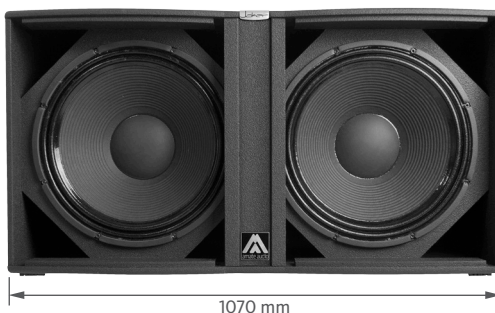

JK218W4

2x 18" 4000W
SUBWOOFER

Ergonomic handles for easy transport

Wheels available for heavyweight transport

TECHNICAL FEATURES

JK218W4 PASSIVE

Power (musical program)	4000 W
Nominal Impedance	4 Ω
SPL (1 m)	102 dB (1 W) 138 dB continuous 141 dB peak
Frequency response (-10 dB)	28 Hz – 110 Hz (with external DSP)
Components LF	2x 18" woofers (4" voice coil)
Directivity (HxV)	omnidirectional
Weight	78.4 kg
Finish	Multilayer plywood 1.5 mm optimized steel grille with foam High resistant bi-component black Polyurea® coating

FREQUENCY RESPONSE 1W/1m (LPF100+3 PRESET) *

HORIZONTAL & VERTICAL COVERAGE

*With an external Amate Audio DSP

JK218W4

ACCESSORIES

NC-JK218

KW-218