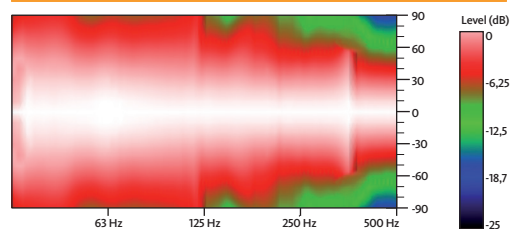

HORIZONTAL & VERTICAL COVERAGE

*With an external Amate Audio DSP