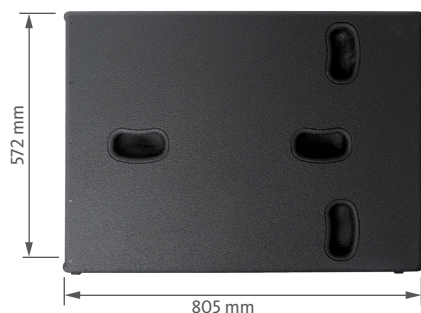

JK218W4

2x 18" 4000W
SUBWOOFER

Ergonomic handles for easy transport

Wheels available for heavyweight transport

TECHNICAL FEATURES

JK218W4 PASSIVE

Power (musical program)	4000 W
Nominal Impedance	4 Ω
SPL (1 m)	102 dB (1 W) 138 dB continuous 141 dB peak
Frequency response (-10 dB)	28 Hz – 110 Hz (with external DSP)
Components LF	2x 18" woofers (4" voice coil)
Directivity (HxV)	omnidirectional
Weight	78.4 kg
Finish	Multilayer plywood 1.5 mm optimized steel grille with foam High resistant bi-component black Polyurea® coating

FREQUENCY RESPONSE 1W/1m (LPF100+3 PRESET) *

HORIZONTAL & VERTICAL COVERAGE

*With an external Amate Audio DSP

JK218W4

ACCESSORIES

NC-JK218

KW-218