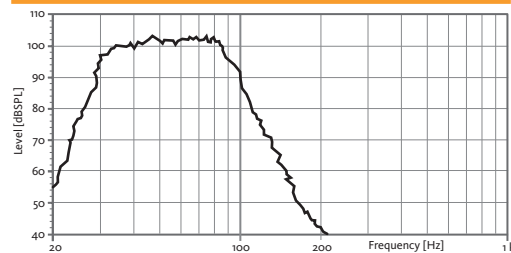

JK218W4

2x 18" 4000W
SUBWOOFER

Ergonomic handles for easy transport

Wheels available for heavyweight transport

TECHNICAL FEATURES

JK218W4 PASSIVE

Power (musical program)	4000 W
Nominal Impedance	4 Ω
SPL (1 m)	102 dB (1 W) 138 dB continuous 141 dB peak
Frequency response (-10 dB)	28 Hz – 110 Hz (with external DSP)
Components LF	2x 18" woofers (4" voice coil)
Directivity (HxV)	omnidirectional
Weight	78.4 kg
Finish	Multilayer plywood 1.5 mm optimized steel grille with foam High resistant bi-component black Polyurea® coating

FREQUENCY RESPONSE 1W/1m (LPF100+3 PRESET) *