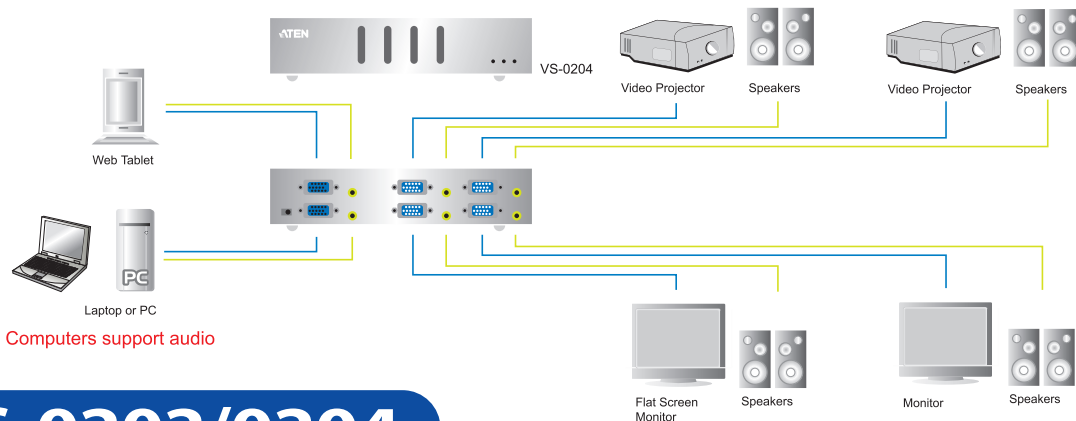

Video Matrix

Maximize and double your video enjoyment with 2 or 4 displays

Multiple Displays

Ideal for Presentations & Conferences

Diagram

Model: **VS-0202/0204**

Features

- Each of the 2/4 video outs can toggle between Source1 and Source2 using front panel push buttons
- Duplicate and enhance video signals to up to 65 meters (max.)
- Expandable
- Audio enabled

Specifications

| Function | VS-0202 | VS-0204 |
|-------------------------|---|---|
| Manufacturer | Expand | Expand |
| Power Supply | DC 5.3V | DC 5.3V |
| PC - Monitor Connection | 2 - 2 | 2 - 4 |
| Connectors | Out | 2 x HDB-15 (Female), 2x Audio Jack (Female) |
| | In | 2 x HDB-15 (Male), 2x Audio Jack (Female) |
| | Power | DC Jack |
| LED | Power | 1 x Blue @ front |
| | Activity1 | 1 x Green @ front |
| | Activity2 | 1 x Orange @ front |
| | P Video1 2/4 | 2 x Green @ front |
| | P Video2 2/4 | 2 x Orange @ front |
| Buttons | 2 x limpud @ front | 4 x limpud @ front |
| VGA Resolution | 1920 x 1440@ 1.8m(1st port DDC2B support) | 1920 x 1440@ 1.8m(1st port or 3th port DDC2B support) |
| Slide switch | 1 x 3 way slide switch@ back | N/A |
| Signal Type | XGA; VGA; SVGA | XGA; VGA; SVGA |
| Sync Range | Sync Positive/Negative | Sync Positive/Negative |
| Cable Distance | 65M Max (Devices to monitor) | 65M Max (Devices to monitor) |
| Power Consumption | 8w | 9w |
| Operating Temp. | 0°C ~ 50°C | 0°C ~ 50°C |
| Storage Temp. | -20°C ~ 60°C | -20°C ~ 60°C |
| Humidity | 0 ~ 80% RH, NC | 0 ~ 80% RH, NC |
| Enclosure | Metal | Metal |
| Weight | 470g | 690g |
| Dimensions (LxWxH) | 130 x 77.2 x 45.8mm | 200 x 77.2 x 45.8mm |