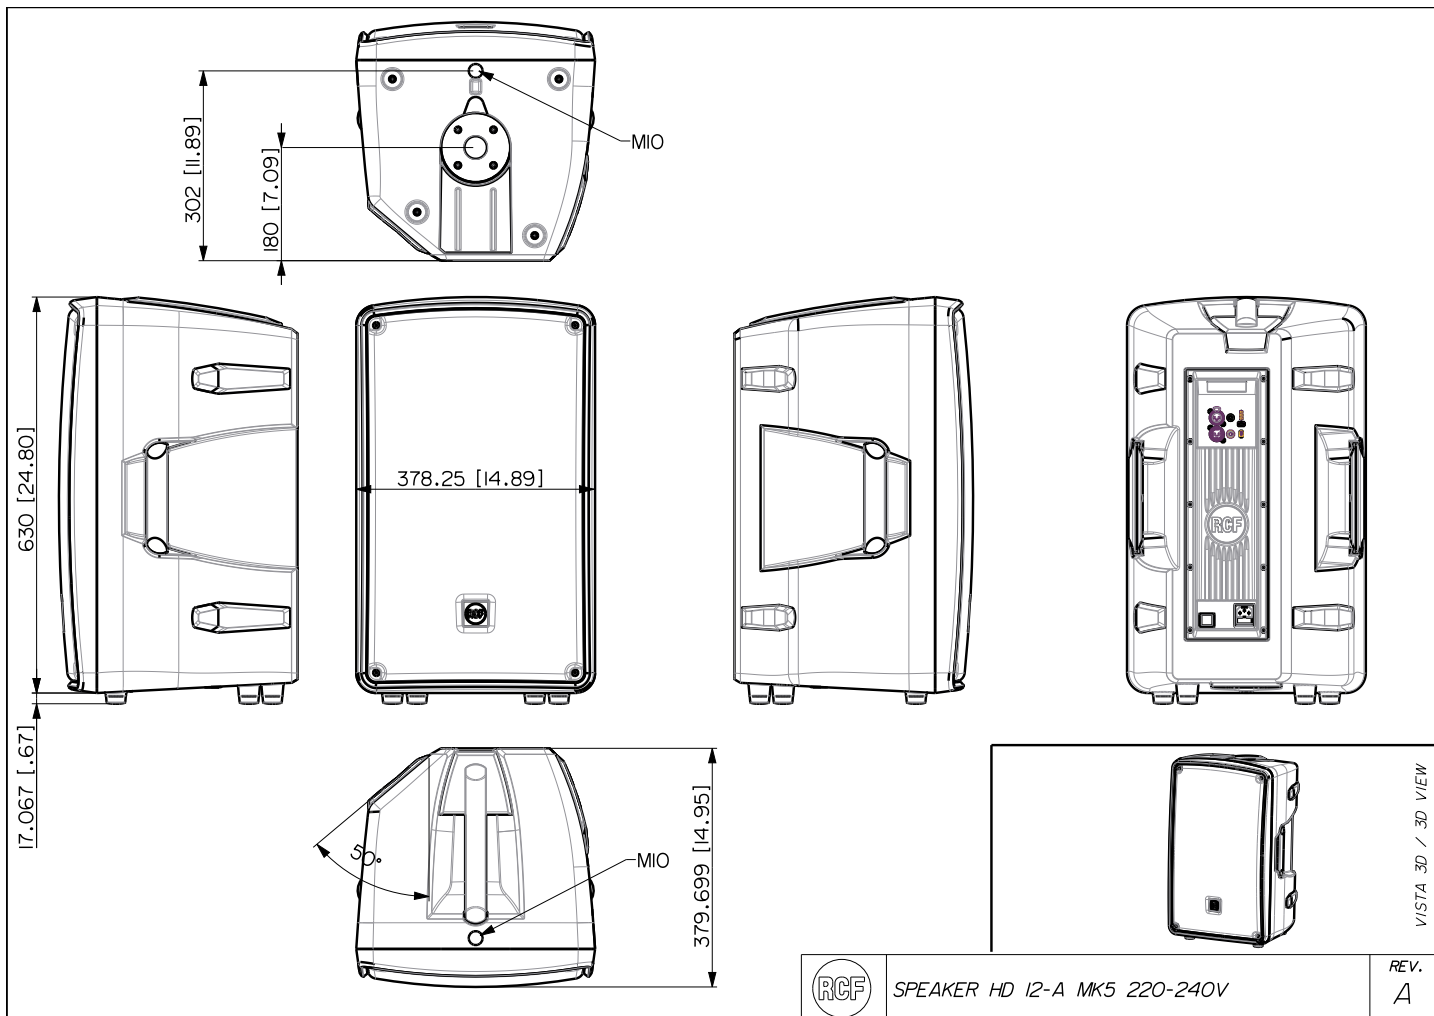

SPEAKER HD 12-A MK5 220-240V

REV.
A

VISTA 3D / 3D VIEW