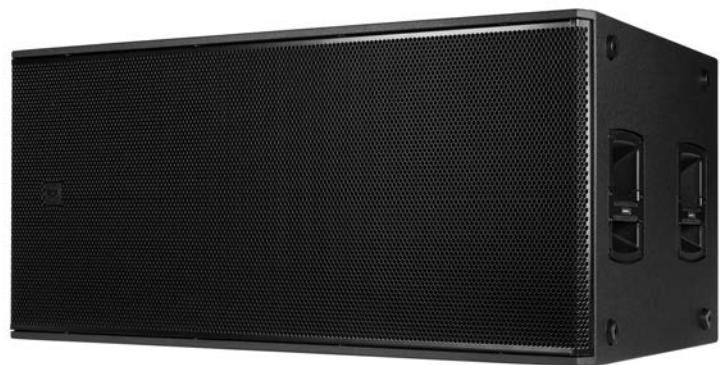

SUB 8008-AS

PROFESSIONAL POWERED DUAL 18" SUBWOOFER

DESCRIPTION

The SUB 8008-AS is a double 18" high power active subwoofer for live bands, DJs, Clubs, and Rental Companies. It employs a state-of-the-art transducer featuring a high-power ceramic magnetic circuit with a 4" voice coil. The power amplifier manages extreme currents up to 4400W delivering sound pressure levels up to 137 dB with exceptional headroom. The ultra-fast attack with accurate power handling is managed with high efficiency, producing a very low heat loss for silent and fan-less cooling. Built specifically for demanding live sound applications with deep, powerful bass response. Rear panel controls include 12 presets, crossover frequency, polarity switch, Deep/Punch selection, cardioid, and output delay settings. The tour-ready, rugged all-wood cabinet with scratch-resistant polyurea coating is easy to carry and secure for installation. With its rugged construction, sound quality, and high power, SUB 8008-AS is perfect in mid to big-sized venues and touring applications.

FEATURES

- Up to 137 dB Sound Pressure Level
- 4400W Class-D Bi-Amplification
- 30-120 Hz linear frequency response
- 2 x 18" High Power Woofers
- IP Rated Powercon TRUE1 TOP IN/OUT
- 8 Crossover Presets and 4 Cardioid Presets